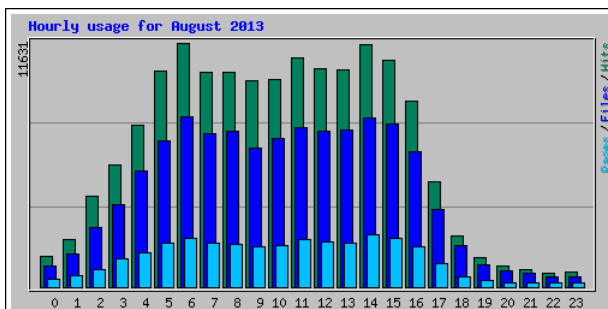

16	7559	4.76%	5846	5.20%	1509	4.57%	1261	4.62%	1227	5.16%	408538	5.36%
17	8723	5.50%	5844	5.20%	1558	4.72%	1079	3.96%	1069	4.49%	347165	4.55%
18	6337	3.99%	3641	3.24%	950	2.88%	806	2.95%	826	3.47%	243684	3.20%
19	7330	4.62%	5563	4.95%	1432	4.34%	1231	4.51%	1193	5.01%	342508	4.49%
20	7100	4.47%	4957	4.41%	1466	4.44%	1244	4.56%	1221	5.13%	286578	3.76%
21	7470	4.71%	5353	4.77%	1472	4.46%	1228	4.50%	1209	5.08%	385066	5.05%
22	0	0.00%	0	0.00%	0	0.00%	0	0.00%	0	0.00%	0	0.00%
23	7524	4.74%	5181	4.61%	1382	4.18%	1210	4.44%	1223	5.14%	346412	4.54%
24	6437	4.06%	4578	4.08%	1271	3.85%	1055	3.87%	1021	4.29%	328765	4.31%
25	4559	2.87%	3286	2.93%	888	2.69%	752	2.76%	744	3.13%	266531	3.50%
26	6988	4.40%	4896	4.36%	1369	4.15%	1167	4.28%	1161	4.88%	330386	4.33%

Hourly Statistics for August 2013												
Hour	Hits			Files		Pages		KBytes				
	Avg	Total		Avg	Total	Avg	Total	Avg	Total			
0	55	1449	0.91%	38	991	0.88%	13	353	1.07%	2582	67124	0.88%
1	87	2275	1.43%	61	1589	1.41%	21	555	1.68%	4316	112220	1.47%
2	167	4344	2.74%	108	2813	2.50%	32	843	2.55%	7816	203215	2.67%
3	223	5813	3.66%	151	3932	3.50%	51	1327	4.02%	10488	272695	3.58%
4	296	7705	4.86%	212	5512	4.91%	62	1622	4.91%	15621	406137	5.33%
5	396	10297	6.49%	268	6983	6.22%	80	2081	6.30%	18102	470654	6.17%
6	447	11631	7.33%	312	8127	7.24%	90	2346	7.10%	21325	554456	7.27%
7	393	10230	6.45%	280	7305	6.50%	81	2116	6.41%	19136	497537	6.53%
8	393	10238	6.45%	285	7412	6.60%	78	2050	6.21%	17628	458318	6.01%
9	376	9800	6.18%	254	6627	5.90%	72	1892	5.73%	18120	471120	6.18%
10	379	9873	6.22%	272	7083	6.31%	75	1952	5.91%	18744	487355	6.39%
11	419	10912	6.88%	292	7609	6.77%	85	2235	6.77%	19633	510455	6.70%
12	399	10391	6.55%	285	7412	6.60%	82	2137	6.47%	19155	498038	6.53%
13	398	10351	6.52%	286	7461	6.64%	79	2067	6.26%	16979	441449	5.79%
14	444	11554	7.28%	309	8044	7.16%	96	2497	7.56%	19860	516355	6.77%
15	415	10795	6.80%	299	7782	6.93%	89	2323	7.03%	19375	503752	6.61%
16	340	8863	5.59%	249	6474	5.76%	72	1892	5.73%	16550	430302	5.64%
17	193	5030	3.17%	143	3721	3.31%	42	1094	3.31%	10313	268135	3.52%
18	94	2459	1.55%	75	1956	1.74%	19	515	1.56%	5785	150419	1.97%
19	54	1404	0.88%	41	1073	0.96%	11	305	0.92%	3027	78709	1.03%
20	38	988	0.62%	29	779	0.69%	8	225	0.68%	2641	68660	0.90%
21	33	858	0.54%	25	653	0.58%	8	221	0.67%	2673	69506	0.91%
22	26	681	0.43%	18	468	0.42%	7	189	0.57%	1724	44833	0.59%
23	28	743	0.47%	19	511	0.45%	7	188	0.57%	1620	42122	0.55%

Top 30 of 444 Total URLs					
#	Hits		KBytes	URL	
1	28698	18.08%	2970585	38.97%	/
2	10076	6.35%	167330	2.19%	/favicon.ico
3	1447	0.91%	154871	2.03%	/circulars/todpe78point2.pdf
4	1185	0.75%	417300	5.47%	/imporders/pensionrevision150311.pdf
5	1053	0.66%	129388	1.70%	/circulars/todot78pointtwo3.pdf
6	992	0.63%	15358	0.20%	/imporders.htm
7	849	0.54%	19092	0.25%	/imporders/idarates.pdf
8	725	0.46%	93182	1.22%	/imporders/scjudgmentpension.pdf
9	587	0.37%	41561	0.55%	/pensionrevision.xls
10	585	0.37%	254960	3.34%	/events/varanasiphotos.pdf
11	575	0.36%	60298	0.79%	/circulars/discmechanism.pdf
12	468	0.29%	9692	0.13%	/pensionorders.htm
13	364	0.23%	82424	1.08%	/imporders/doppw100713.pdf
14	341	0.21%	3642	0.05%	/lifemembers.htm
15	326	0.21%	8780	0.12%	/circulars/itrates.pdf
16	314	0.20%	12367	0.16%	/writeup/berational.pdf
17	309	0.19%	52623	0.69%	/events/nagpurphotos.pdf
18	297	0.19%	10671	0.14%	/impact.pdf
19	272	0.17%	1616	0.02%	/circulars.htm